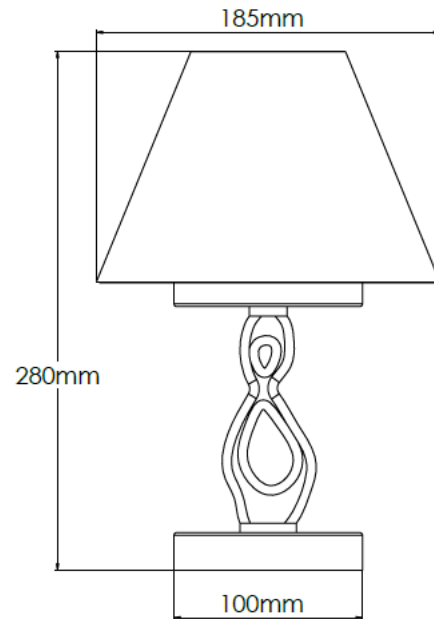

Product Description

Rechargeable table lamp with 6" ivory cotton pleated shade

Technical Specification

MATERIAL	Brass	IP Rating	IP20
FINISH	Old English Light M6/OEBL	HEIGHT	265mm
LAMPHOLDER TYPE	Rechargeable	WIDTH	155mm
RECOMMENDED LAMP	Rechargeable LED	DEPTH/PROJECTION	155mm
MAX WATTAGE	N/A	BACK/CEILING PLATE	N/A
CERTIFICATIONS	UKCA CE, UL	BASE DIAMETER	100mm
DIMMABLE	N/A	WEIGHT	2kg
CLASS I / II / III	N/A	SHADE MATERIAL	Fabric

Product Description

Rechargeable table lamp with 7" ivory cotton pleated shade

Technical Specification

MATERIAL	Brass	IP Rating	IP20
FINISH	Old English Light M6/OEBL	HEIGHT	280mm
LAMPHOLDER TYPE	Rechargeable	WIDTH	185mm
RECOMMENDED LAMP	Rechargeable LED	DEPTH/PROJECTION	185mm
MAX WATTAGE	N/A	BACK/CEILING PLATE	N/A
CERTIFICATIONS	UKCA CE, UL	BASE DIAMETER	100mm
DIMMABLE	N/A	WEIGHT	2kg
CLASS I / II / III	N/A	SHADE MATERIAL	Fabric

Product Description

Rechargeable table lamp with 6" snowdrift shade

Technical Specification

MATERIAL	Brass	IP Rating	IP20
FINISH	Old English Light M6/OEBL	HEIGHT	265mm
LAMPHOLDER TYPE	Rechargeable	WIDTH	155mm
RECOMMENDED LAMP	Rechargeable LED	DEPTH/PROJECTION	155mm
MAX WATTAGE	N/A	BACK/CEILING PLATE	N/A
CERTIFICATIONS	UKCA CE, UL	BASE DIAMETER	100mm
DIMMABLE	N/A	WEIGHT	2kg
CLASS I / II / III	N/A	SHADE MATERIAL	Fabric

Product Description

Rechargeable table lamp with 7" snowdrift shade

Technical Specification

MATERIAL	Brass	IP Rating	IP20
FINISH	Old English Light M6/OEBL	HEIGHT	280mm
LAMPHOLDER TYPE	Rechargeable	WIDTH	185mm
RECOMMENDED LAMP	Rechargeable LED	DEPTH/PROJECTION	185mm
MAX WATTAGE	N/A	BACK/CEILING PLATE	N/A
CERTIFICATIONS	UKCA CE, UL	BASE DIAMETER	100mm
DIMMABLE	N/A	WEIGHT	2kg
CLASS I / II / III	N/A	SHADE MATERIAL	Fabric