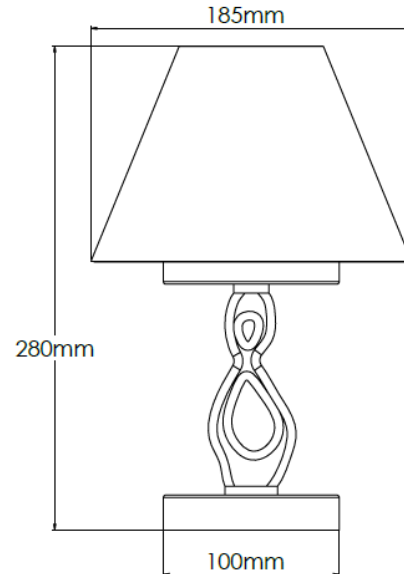

Product Description

Rechargeable table lamp with 6" ivory cotton pleated shade

Technical Specification

MATERIAL	Brass	IP Rating	IP20
FINISH	Old English Light M6/OEBL	HEIGHT	265mm
LAMPHOLDER TYPE	Rechargeable	WIDTH	155mm
RECOMMENDED LAMP	Rechargeable LED	DEPTH/PROJECTION	155mm
MAX WATTAGE	N/A	BACK/CEILING PLATE	N/A
CERTIFICATIONS	UKCA CE, UL	BASE DIAMETER	100mm
DIMMABLE	N/A	WEIGHT	2kg
CLASS I / II / III	N/A	SHADE MATERIAL	Fabric

Product Description

Rechargeable table lamp with 7" ivory cotton pleated shade

Technical Specification

MATERIAL	Brass	IP Rating	IP20
FINISH	Old English Light M6/OEBL	HEIGHT	280mm
LAMPHOLDER TYPE	Rechargeable	WIDTH	185mm
RECOMMENDED LAMP	Rechargeable LED	DEPTH/PROJECTION	185mm
MAX WATTAGE	N/A	BACK/CEILING PLATE	N/A
CERTIFICATIONS	UKCA CE, UL	BASE DIAMETER	100mm
DIMMABLE	N/A	WEIGHT	2kg
CLASS I / II / III	N/A	SHADE MATERIAL	Fabric

Product Description

Rechargeable table lamp with 6" snowdrift shade

Technical Specification

MATERIAL	Brass	IP Rating	IP20
FINISH	Old English Light M6/OEBL	HEIGHT	265mm
LAMPHOLDER TYPE	Rechargeable	WIDTH	155mm
RECOMMENDED LAMP	Rechargeable LED	DEPTH/PROJECTION	155mm
MAX WATTAGE	N/A	BACK/CEILING PLATE	N/A
CERTIFICATIONS	UKCA CE, UL	BASE DIAMETER	100mm
DIMMABLE	N/A	WEIGHT	2kg
CLASS I / II / III	N/A	SHADE MATERIAL	Fabric

Product Description

Rechargeable table lamp with 7" snowdrift shade

Technical Specification

MATERIAL	Brass	IP Rating	IP20
FINISH	Old English Light M6/OEBL	HEIGHT	280mm
LAMPHOLDER TYPE	Rechargeable	WIDTH	185mm
RECOMMENDED LAMP	Rechargeable LED	DEPTH/PROJECTION	185mm
MAX WATTAGE	N/A	BACK/CEILING PLATE	N/A
CERTIFICATIONS	UKCA CE, UL	BASE DIAMETER	100mm
DIMMABLE	N/A	WEIGHT	2kg
CLASS I / II / III	N/A	SHADE MATERIAL	Fabric