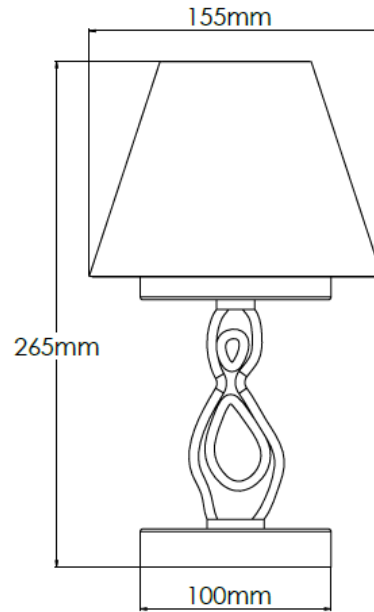

Product Description

Rechargeable table lamp with 6" ivory cotton pleated shade

Technical Specification

MATERIAL	Brass	IP Rating	IP20
FINISH	Old English Light M6/OEBL	HEIGHT	265mm
LAMPHOLDER TYPE	Rechargeable	WIDTH	155mm
RECOMMENDED LAMP	Rechargeable LED	DEPTH/PROJECTION	155mm
MAX WATTAGE	N/A	BACK/CEILING PLATE	N/A
CERTIFICATIONS	UKCA CE, UL	BASE DIAMETER	100mm
DIMMABLE	N/A	WEIGHT	2kg
CLASS I / II / III	N/A	SHADE MATERIAL	Fabric

Product Description

Rechargeable table lamp with 7" ivory cotton pleated shade

Technical Specification

MATERIAL	Brass	IP Rating	IP20
FINISH	Old English Light M6/OEBL	HEIGHT	280mm
LAMPHOLDER TYPE	Rechargeable	WIDTH	185mm
RECOMMENDED LAMP	Rechargeable LED	DEPTH/PROJECTION	185mm
MAX WATTAGE	N/A	BACK/CEILING PLATE	N/A
CERTIFICATIONS	UKCA CE, UL	BASE DIAMETER	100mm
DIMMABLE	N/A	WEIGHT	2kg
CLASS I / II / III	N/A	SHADE MATERIAL	Fabric

Product Description

Rechargeable table lamp with 6" snowdrift shade

Technical Specification

MATERIAL	Brass	IP Rating	IP20
FINISH	Old English Light M6/OEBL	HEIGHT	265mm
LAMPHOLDER TYPE	Rechargeable	WIDTH	155mm
RECOMMENDED LAMP	Rechargeable LED	DEPTH/PROJECTION	155mm
MAX WATTAGE	N/A	BACK/CEILING PLATE	N/A
CERTIFICATIONS	UKCA CE, UL	BASE DIAMETER	100mm
DIMMABLE	N/A	WEIGHT	2kg
CLASS I / II / III	N/A	SHADE MATERIAL	Fabric

Product Description

Rechargeable table lamp with 7" snowdrift shade

Technical Specification

MATERIAL	Brass	IP Rating	IP20
FINISH	Old English Light M6/OEBL	HEIGHT	280mm
LAMPHOLDER TYPE	Rechargeable	WIDTH	185mm
RECOMMENDED LAMP	Rechargeable LED	DEPTH/PROJECTION	185mm
MAX WATTAGE	N/A	BACK/CEILING PLATE	N/A
CERTIFICATIONS	UKCA CE, UL	BASE DIAMETER	100mm
DIMMABLE	N/A	WEIGHT	2kg
CLASS I / II / III	N/A	SHADE MATERIAL	Fabric