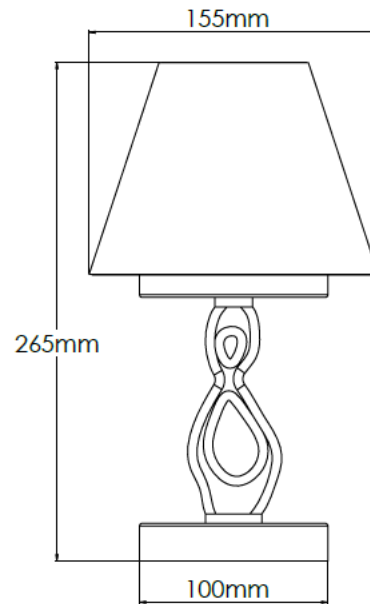

Product Description

Rechargeable table lamp with 6" ivory cotton pleated shade

Technical Specification

MATERIAL	Brass	IP Rating	IP20
FINISH	Old English Light M6/OEBL	HEIGHT	265mm
LAMPHOLDER TYPE	Rechargeable	WIDTH	155mm
RECOMMENDED LAMP	Rechargeable LED	DEPTH/PROJECTION	155mm
MAX WATTAGE	N/A	BACK/CEILING PLATE	N/A
CERTIFICATIONS	UKCA CE, UL	BASE DIAMETER	100mm
DIMMABLE	N/A	WEIGHT	2kg
CLASS I / II / III	N/A	SHADE MATERIAL	Fabric

Product Description

Rechargeable table lamp with 7" ivory cotton pleated shade

Technical Specification

MATERIAL	Brass	IP Rating	IP20
FINISH	Old English Light M6/OEBL	HEIGHT	280mm
LAMPHOLDER TYPE	Rechargeable	WIDTH	185mm
RECOMMENDED LAMP	Rechargeable LED	DEPTH/PROJECTION	185mm
MAX WATTAGE	N/A	BACK/CEILING PLATE	N/A
CERTIFICATIONS	UKCA CE, UL	BASE DIAMETER	100mm
DIMMABLE	N/A	WEIGHT	2kg
CLASS I / II / III	N/A	SHADE MATERIAL	Fabric

Product Description

Rechargeable table lamp with 6" snowdrift shade

Technical Specification

MATERIAL	Brass	IP Rating	IP20
FINISH	Old English Light M6/OEBL	HEIGHT	265mm
LAMPHOLDER TYPE	Rechargeable	WIDTH	155mm
RECOMMENDED LAMP	Rechargeable LED	DEPTH/PROJECTION	155mm
MAX WATTAGE	N/A	BACK/CEILING PLATE	N/A
CERTIFICATIONS	UKCA CE, UL	BASE DIAMETER	100mm
DIMMABLE	N/A	WEIGHT	2kg
CLASS I / II / III	N/A	SHADE MATERIAL	Fabric

Product Description

Rechargeable table lamp with 7" snowdrift shade

Technical Specification

MATERIAL	Brass	IP Rating	IP20
FINISH	Old English Light M6/OEBL	HEIGHT	280mm
LAMPHOLDER TYPE	Rechargeable	WIDTH	185mm
RECOMMENDED LAMP	Rechargeable LED	DEPTH/PROJECTION	185mm
MAX WATTAGE	N/A	BACK/CEILING PLATE	N/A
CERTIFICATIONS	UKCA CE, UL	BASE DIAMETER	100mm
DIMMABLE	N/A	WEIGHT	2kg
CLASS I / II / III	N/A	SHADE MATERIAL	Fabric