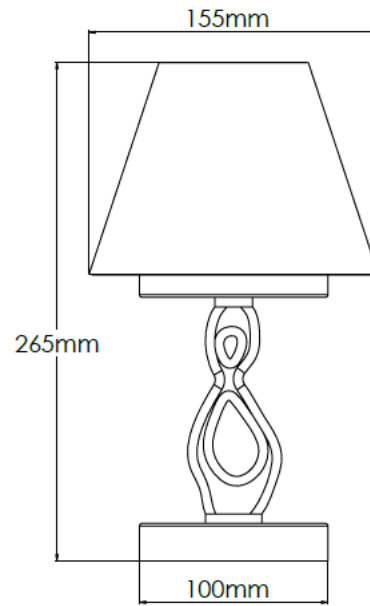

Product Description

Rechargeable table lamp with 6" ivory cotton pleated shade

Technical Specification

MATERIAL	Brass	IP Rating	IP20
FINISH	Old English Light M6/OEBL	HEIGHT	265mm
LAMPHOLDER TYPE	Rechargeable	WIDTH	155mm
RECOMMENDED LAMP	Smart Lamp SC5482	DEPTH/PROJECTION	155mm
MAX WATTAGE	N/A	BACK/CEILING PLATE	N/A
CERTIFICATIONS	UKCA CE	BASE DIAMETER	100mm
DIMMABLE	N/A	WEIGHT	2kg
CLASS I / II / III	N/A	SHADE MATERIAL	Fabric

Product Description

Rechargeable table lamp with 7" ivory cotton pleated shade

Technical Specification

MATERIAL	Brass	IP Rating	IP20
FINISH	Old English Light M6/OEBL	HEIGHT	280mm
LAMPHOLDER TYPE	Rechargeable	WIDTH	185mm
RECOMMENDED LAMP	Smart Lamp SC5482	DEPTH/PROJECTION	185mm
MAX WATTAGE	N/A	BACK/CEILING PLATE	N/A
CERTIFICATIONS	UKCA CE	BASE DIAMETER	100mm
DIMMABLE	N/A	WEIGHT	2kg
CLASS I / II / III	N/A	SHADE MATERIAL	Fabric

Product Description

Rechargeable table lamp with 6" snowdrift shade

Technical Specification

MATERIAL	Brass	IP Rating	IP20
FINISH	Old English Light M6/OEBL	HEIGHT	265mm
LAMPHOLDER TYPE	Rechargeable	WIDTH	155mm
RECOMMENDED LAMP	Smart Lamp SC5482	DEPTH/PROJECTION	155mm
MAX WATTAGE	N/A	BACK/CEILING PLATE	N/A
CERTIFICATIONS	UKCA CE	BASE DIAMETER	100mm
DIMMABLE	N/A	WEIGHT	2kg
CLASS I / II / III	N/A	SHADE MATERIAL	Fabric

Product Description

Rechargeable table lamp with 7" snowdrift shade

Technical Specification

MATERIAL	Brass	IP Rating	IP20
FINISH	Old English Light M6/OEBL	HEIGHT	280mm
LAMPHOLDER TYPE	Rechargeable	WIDTH	185mm
RECOMMENDED LAMP	Smart Lamp SC5482	DEPTH/PROJECTION	185mm
MAX WATTAGE	N/A	BACK/CEILING PLATE	N/A
CERTIFICATIONS	UKCA CE	BASE DIAMETER	100mm
DIMMABLE	N/A	WEIGHT	2kg
CLASS I / II / III	N/A	SHADE MATERIAL	Fabric