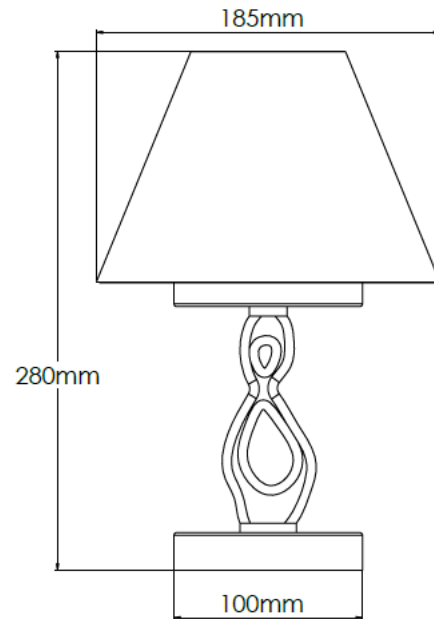

Product Description

Rechargeable table lamp with 6" ivory cotton pleated shade

Technical Specification

MATERIAL	Brass	IP Rating	IP20
FINISH	Old English Light M6/OEBL	HEIGHT	265mm
LAMPHOLDER TYPE	Rechargeable	WIDTH	155mm
RECOMMENDED LAMP	Smart Lamp SC5482	DEPTH/PROJECTION	155mm
MAX WATTAGE	N/A	BACK/CEILING PLATE	N/A
CERTIFICATIONS	UKCA CE	BASE DIAMETER	100mm
DIMMABLE	N/A	WEIGHT	2kg
CLASS I / II / III	N/A	SHADE MATERIAL	Fabric

Product Description

Rechargeable table lamp with 7" ivory cotton pleated shade

Technical Specification

MATERIAL	Brass	IP Rating	IP20
FINISH	Old English Light M6/OEBL	HEIGHT	280mm
LAMPHOLDER TYPE	Rechargeable	WIDTH	185mm
RECOMMENDED LAMP	Smart Lamp SC5482	DEPTH/PROJECTION	185mm
MAX WATTAGE	N/A	BACK/CEILING PLATE	N/A
CERTIFICATIONS	UKCA CE	BASE DIAMETER	100mm
DIMMABLE	N/A	WEIGHT	2kg
CLASS I / II / III	N/A	SHADE MATERIAL	Fabric

Product Description

Rechargeable table lamp with 6" snowdrift shade

Technical Specification

MATERIAL	Brass	IP Rating	IP20
FINISH	Old English Light M6/OEBL	HEIGHT	265mm
LAMPHOLDER TYPE	Rechargeable	WIDTH	155mm
RECOMMENDED LAMP	Smart Lamp SC5482	DEPTH/PROJECTION	155mm
MAX WATTAGE	N/A	BACK/CEILING PLATE	N/A
CERTIFICATIONS	UKCA CE	BASE DIAMETER	100mm
DIMMABLE	N/A	WEIGHT	2kg
CLASS I / II / III	N/A	SHADE MATERIAL	Fabric

Product Description

Rechargeable table lamp with 7" snowdrift shade

Technical Specification

MATERIAL	Brass	IP Rating	IP20
FINISH	Old English Light M6/OEBL	HEIGHT	280mm
LAMPHOLDER TYPE	Rechargeable	WIDTH	185mm
RECOMMENDED LAMP	Smart Lamp SC5482	DEPTH/PROJECTION	185mm
MAX WATTAGE	N/A	BACK/CEILING PLATE	N/A
CERTIFICATIONS	UKCA CE	BASE DIAMETER	100mm
DIMMABLE	N/A	WEIGHT	2kg
CLASS I / II / III	N/A	SHADE MATERIAL	Fabric