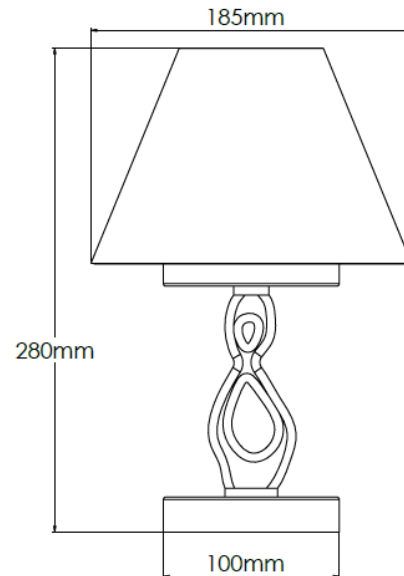

Product Description

Rechargeable table lamp with 6" ivory cotton pleated shade

Technical Specification

MATERIAL	Brass	IP Rating	IP20
FINISH	Old English Light M6/OEBL	HEIGHT	265mm
LAMPHOLDER TYPE	Rechargeable	WIDTH	155mm
RECOMMENDED LAMP	Smart Lamp SC5482	DEPTH/PROJECTION	155mm
MAX WATTAGE	N/A	BACK/CEILING PLATE	N/A
CERTIFICATIONS	UKCA CE	BASE DIAMETER	100mm
DIMMABLE	N/A	WEIGHT	2kg
CLASS I / II / III	N/A	SHADE MATERIAL	Fabric

Product Description

Rechargeable table lamp with 7" ivory cotton pleated shade

Technical Specification

MATERIAL	Brass	IP Rating	IP20
FINISH	Old English Light M6/OEBL	HEIGHT	280mm
LAMPHOLDER TYPE	Rechargeable	WIDTH	185mm
RECOMMENDED LAMP	Smart Lamp SC5482	DEPTH/PROJECTION	185mm
MAX WATTAGE	N/A	BACK/CEILING PLATE	N/A
CERTIFICATIONS	UKCA CE	BASE DIAMETER	100mm
DIMMABLE	N/A	WEIGHT	2kg
CLASS I / II / III	N/A	SHADE MATERIAL	Fabric

Product Description

Rechargeable table lamp with 6" snowdrift shade

Technical Specification

MATERIAL	Brass	IP Rating	IP20
FINISH	Old English Light M6/OEBL	HEIGHT	265mm
LAMPHOLDER TYPE	Rechargeable	WIDTH	155mm
RECOMMENDED LAMP	Smart Lamp SC5482	DEPTH/PROJECTION	155mm
MAX WATTAGE	N/A	BACK/CEILING PLATE	N/A
CERTIFICATIONS	UKCA CE	BASE DIAMETER	100mm
DIMMABLE	N/A	WEIGHT	2kg
CLASS I / II / III	N/A	SHADE MATERIAL	Fabric

Product Description

Rechargeable table lamp with 7" snowdrift shade

Technical Specification

MATERIAL	Brass	IP Rating	IP20
FINISH	Old English Light M6/OEBL	HEIGHT	280mm
LAMPHOLDER TYPE	Rechargeable	WIDTH	185mm
RECOMMENDED LAMP	Smart Lamp SC5482	DEPTH/PROJECTION	185mm
MAX WATTAGE	N/A	BACK/CEILING PLATE	N/A
CERTIFICATIONS	UKCA CE	BASE DIAMETER	100mm
DIMMABLE	N/A	WEIGHT	2kg
CLASS I / II / III	N/A	SHADE MATERIAL	Fabric