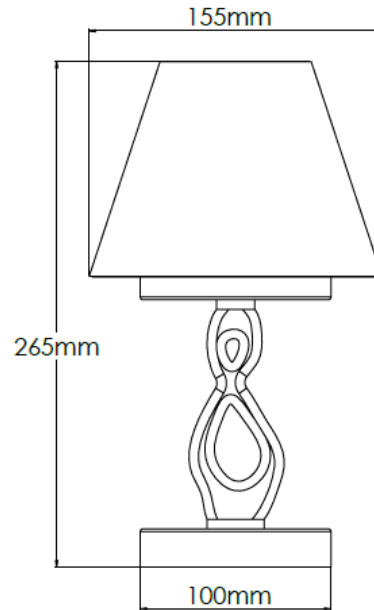

Product Description

Rechargeable table lamp with 6" ivory cotton pleated shade

Technical Specification

MATERIAL	Brass	IP Rating	IP20
FINISH	Old English Light M6/OEBL	HEIGHT	265mm
LAMPHOLDER TYPE	Rechargeable	WIDTH	155mm
RECOMMENDED LAMP	Smart Lamp SC5482	DEPTH/PROJECTION	155mm
MAX WATTAGE	N/A	BACK/CEILING PLATE	N/A
CERTIFICATIONS	UKCA CE	BASE DIAMETER	100mm
DIMMABLE	N/A	WEIGHT	2kg
CLASS I / II / III	N/A	SHADE MATERIAL	Fabric

Product Description

Rechargeable table lamp with 7" ivory cotton pleated shade

Technical Specification

MATERIAL	Brass	IP Rating	IP20
FINISH	Old English Light M6/OEBL	HEIGHT	280mm
LAMPHOLDER TYPE	Rechargeable	WIDTH	185mm
RECOMMENDED LAMP	Smart Lamp SC5482	DEPTH/PROJECTION	185mm
MAX WATTAGE	N/A	BACK/CEILING PLATE	N/A
CERTIFICATIONS	UKCA CE	BASE DIAMETER	100mm
DIMMABLE	N/A	WEIGHT	2kg
CLASS I / II / III	N/A	SHADE MATERIAL	Fabric

Product Description

Rechargeable table lamp with 6" snowdrift shade

Technical Specification

MATERIAL	Brass	IP Rating	IP20
FINISH	Old English Light M6/OEBL	HEIGHT	265mm
LAMPHOLDER TYPE	Rechargeable	WIDTH	155mm
RECOMMENDED LAMP	Smart Lamp SC5482	DEPTH/PROJECTION	155mm
MAX WATTAGE	N/A	BACK/CEILING PLATE	N/A
CERTIFICATIONS	UKCA CE	BASE DIAMETER	100mm
DIMMABLE	N/A	WEIGHT	2kg
CLASS I / II / III	N/A	SHADE MATERIAL	Fabric

Product Description

Rechargeable table lamp with 7" snowdrift shade

Technical Specification

MATERIAL	Brass	IP Rating	IP20
FINISH	Old English Light M6/OEBL	HEIGHT	280mm
LAMPHOLDER TYPE	Rechargeable	WIDTH	185mm
RECOMMENDED LAMP	Smart Lamp SC5482	DEPTH/PROJECTION	185mm
MAX WATTAGE	N/A	BACK/CEILING PLATE	N/A
CERTIFICATIONS	UKCA CE	BASE DIAMETER	100mm
DIMMABLE	N/A	WEIGHT	2kg
CLASS I / II / III	N/A	SHADE MATERIAL	Fabric