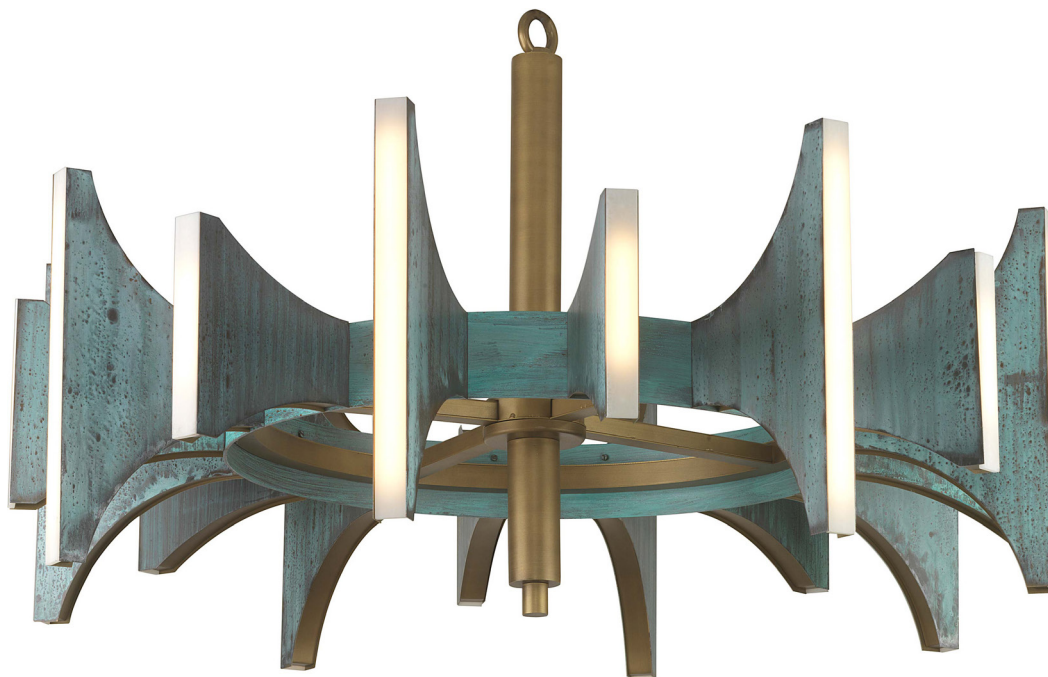

Breuer

NB823/L

Chandelier

Material: Brass / Verdigris / Faux Alabaster

Colour: Verdigris / Medium Antique

Shade: Faux Alabaster

Dimensions: 363 (W) × 1000 (H) mm (Plus Suspension Rod)

Lamp Type: LED Strip

Finishes

Verdigris

Medium
Antique